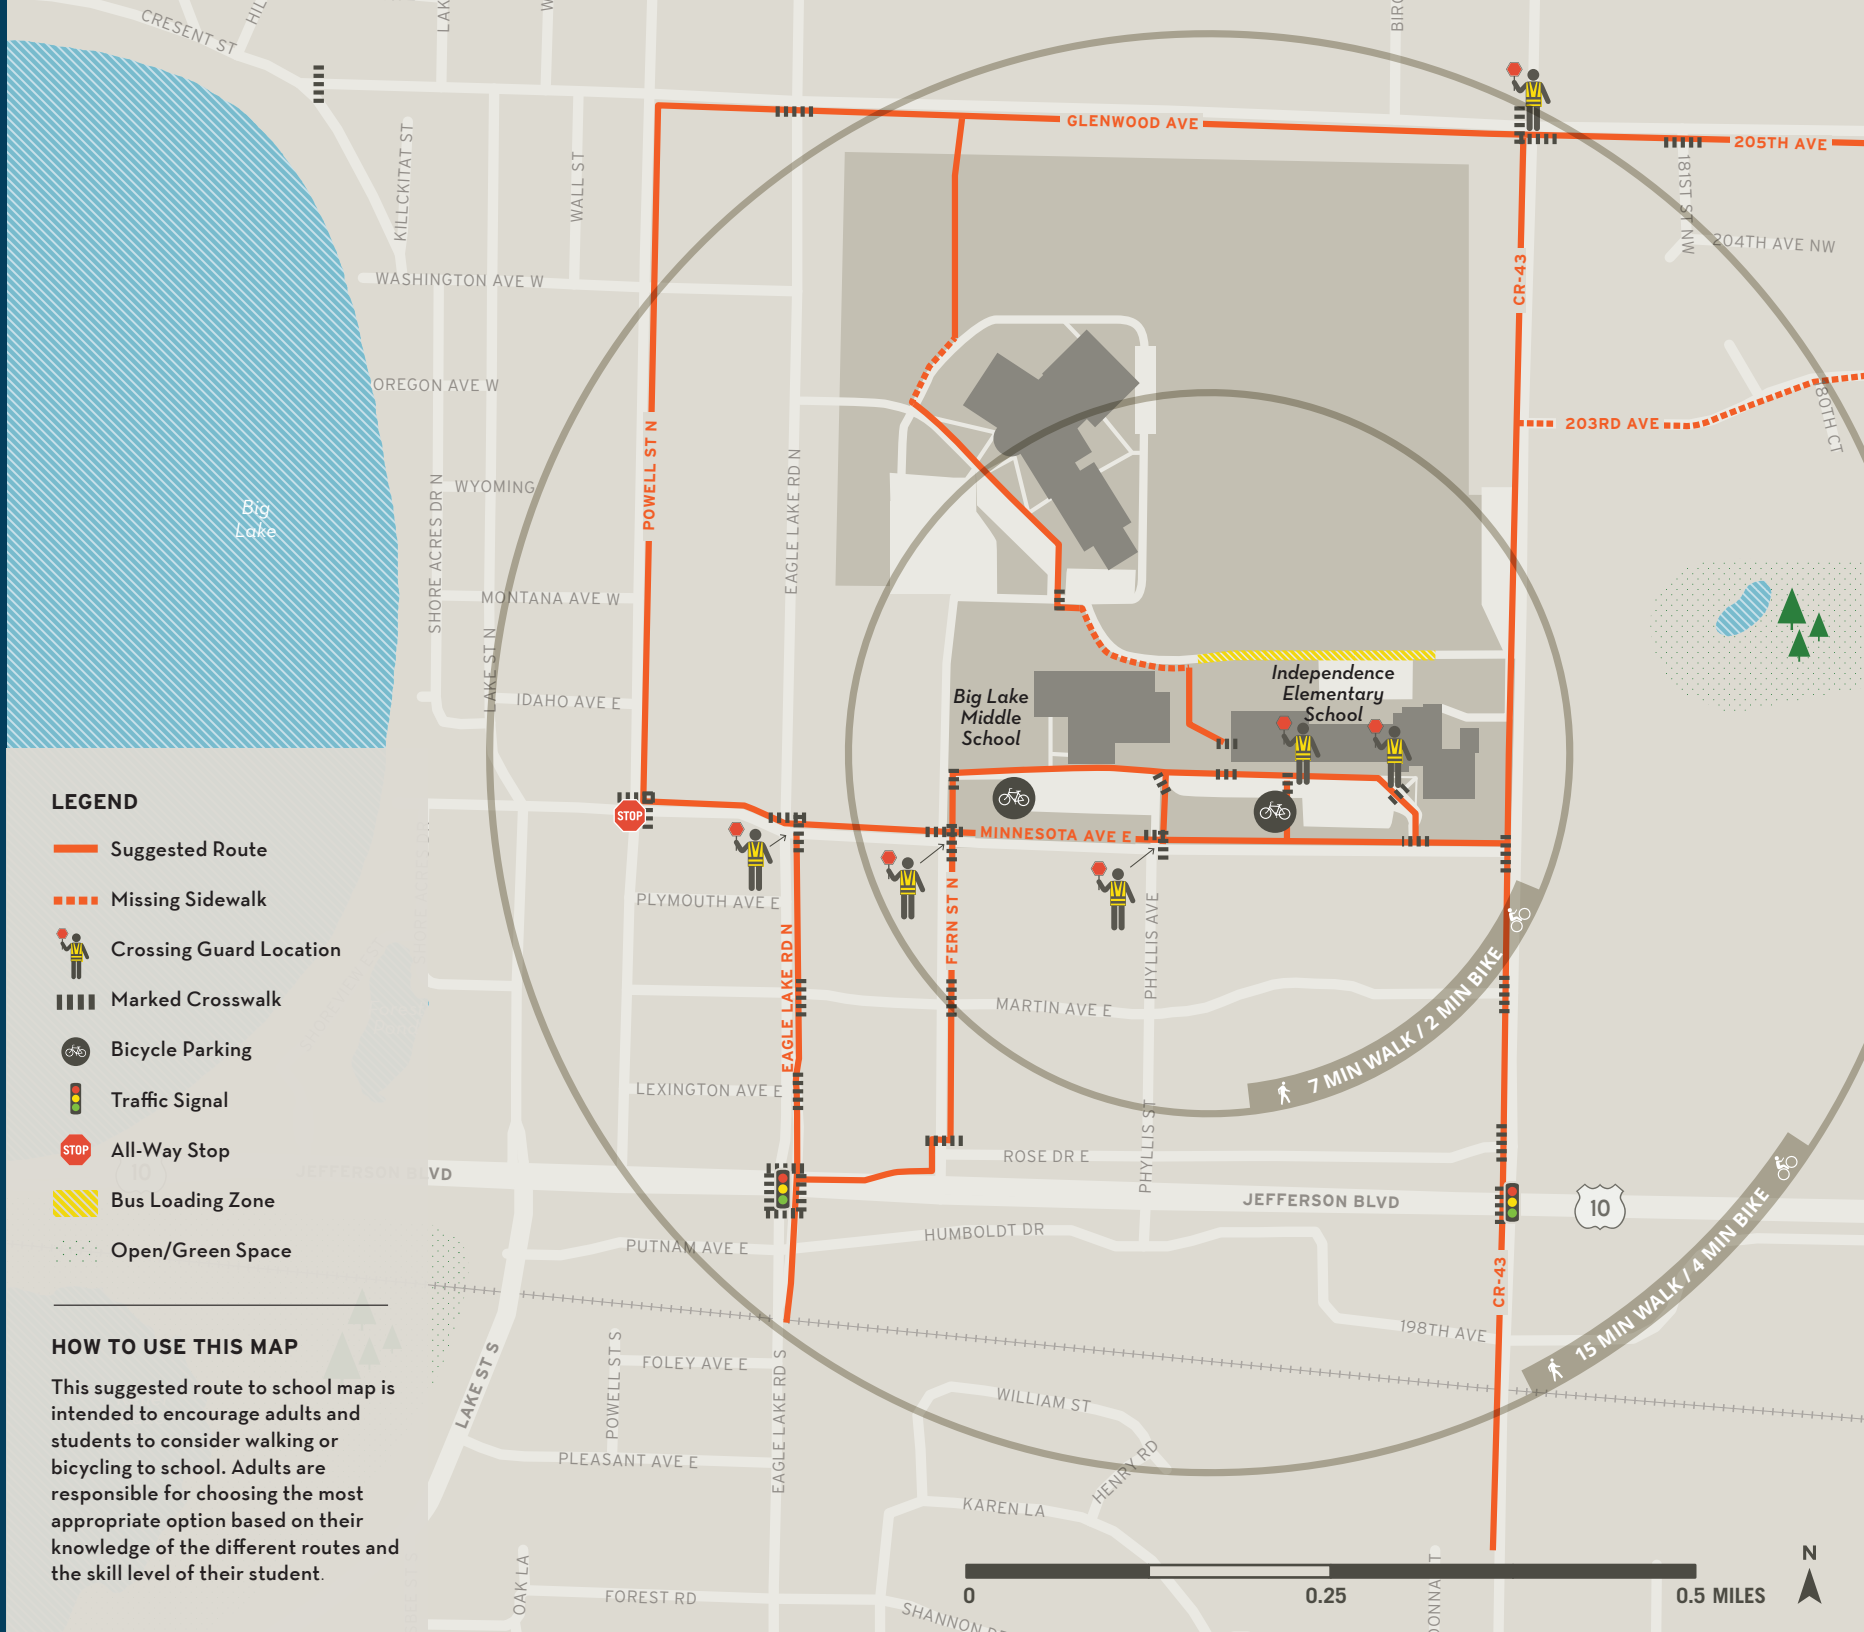

BIG LAKE MIDDLE SCHOOL & INDEPENDENCE ELEMENTARY SCHOOL

CURRENT

LEGEND

- Suggested Route
- - - Missing Sidewalk
- Crossing Guard Location
- Marked Crosswalk
- Bicycle Parking
- Traffic Signal
- All-Way Stop
- Bus Loading Zone
- Open/Green Space

HOW TO USE THIS MAP

This suggested route to school map is intended to encourage adults and students to consider walking or bicycling to school. Adults are responsible for choosing the most appropriate option based on their knowledge of the different routes and the skill level of their student.